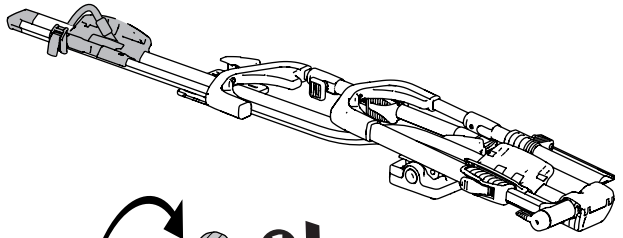

➤ Instructions

Thule UpRide Fatbike Adapter

5991

x1

x1

1

A

2