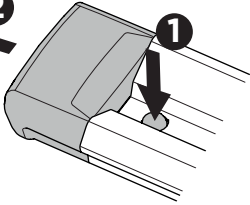

➤ Instructions

Thule UpRide Fatbike Adapter

5991

x1

x1

1

A

2