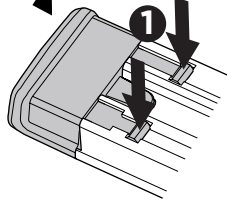

➤ Instructions

Thule UpRide Fatbike Adapter

5991

x1

x1

1

A

2