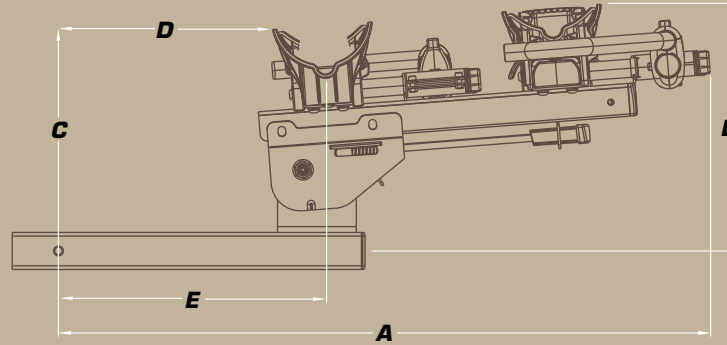

MonoRail 2" Dimension Chart

STOWED

USE

OPEN

Measurement	Stowed	Use	Open
A	16.25" (41.24 cm)	28.75" (73 cm)	X
B	25" (63.5 cm)	13.25" (33.5 cm)	X
C	X	12.25" (31 cm)	13.25" (33.5 cm)
D	4.25" (10.8 cm)	11.75" (30 cm)	15.25" (39cm)
E	X	14.25" (36cm)	X

Maximum Width: 57" (145 cm)