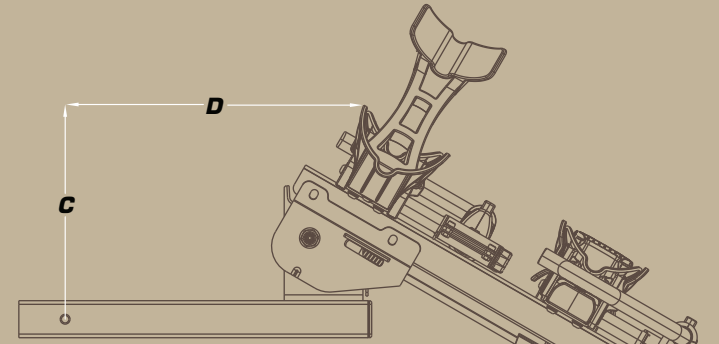

MonoRail 2" Dimension Chart

STOWED

USE

OPEN

Measurement	Stowed	Use	Open
A	16.25" (41.24 cm)	28.75" (73 cm)	X
B	25" (63.5 cm)	13.25" (33.5 cm)	X
C	X	12.25" (31 cm)	13.25" (33.5 cm)
D	4.25" (10.8 cm)	11.75" (30 cm)	15.25" (39cm)
E	X	14.25" (36cm)	X

Maximum Width: 57" (145 cm)