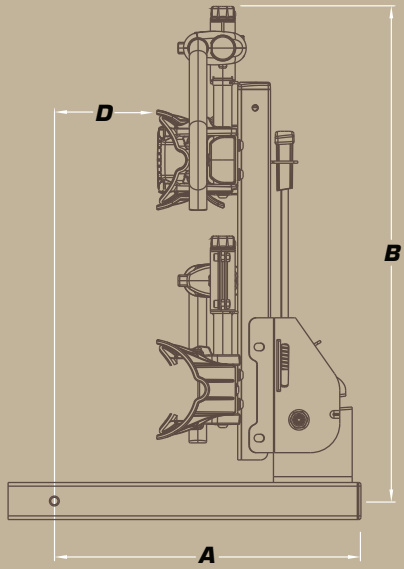

MonoRail 2" Dimension Chart

STOWED

USE

OPEN

Measurement	Stowed	Use	Open
A	16.25" (41.24 cm)	28.75" (73 cm)	X
B	25" (63.5 cm)	13.25" (33.5 cm)	X
C	X	12.25" (31 cm)	13.25" (33.5 cm)
D	4.25" (10.8 cm)	11.75" (30 cm)	15.25" (39cm)
E	X	14.25" (36cm)	X

Maximum Width: 57" (145 cm)