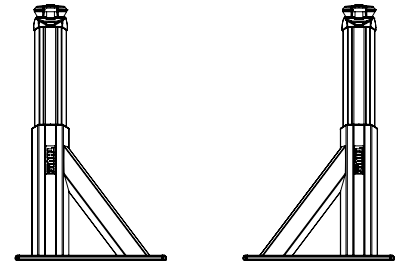

Technical information

Thule Xscape Tonneau dimensions

Front Views

Side Views

Top View

MODEL	A	B	C	D	E	F	G	H
500051	17.2" 43.7 cm	27.7" 70.4 cm	33.5" 85 cm	98.5" 250 cm	72.7" 184.7 cm	75.8" 192.5 cm	3.1" 7.9 cm	64.5" 163.8 cm
	i	J	K	L				
	74.5" 189.2 cm	16.4" 41.7 cm	3.8" 9.7 cm	4.5" 11.4 cm				

Technical information

Thule Xscape Bedrail dimensions

Front Views

Side Views

MODEL	A	B	C	D	E	F	G	H
500050	17.2" 43.7 cm	27.7" 70.4 cm	33.5" 85 cm	98.5" 250 cm	72.7" 184.7 cm	75.8" 192.5 cm	3.1" 7.9 cm	64.5" 163.8 cm
	i	J	K	L	M			
	74.5" 189.2 cm	16.4" 41.7 cm	3.8" 9.7 cm	3.8" 9.7 cm	4.5" 11.4 cm			