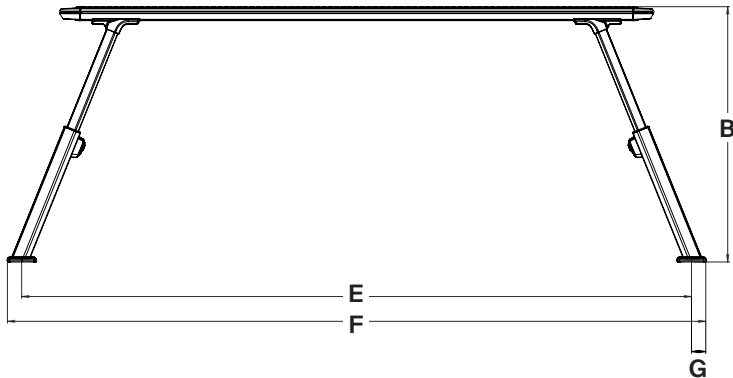

Technical information

Thule Xscape Tonneau dimensions

Front Views

Side Views

Top View

MODEL	A	B	C	D	E	F	G	H
500051	17.2" 43.7 cm	27.7" 70.4 cm	33.5" 85 cm	98.5" 250 cm	72.7" 184.7 cm	75.8" 192.5 cm	3.1" 7.9 cm	64.5" 163.8 cm
	i	J	K	L				
	74.5" 189.2 cm	16.4" 41.7 cm	3.8" 9.7 cm	4.5" 11.4 cm				

Technical information

Thule Xscape Bedrail dimensions

Front Views

Side Views

MODEL	A	B	C	D	E	F	G	H
500050	17.2" 43.7 cm	27.7" 70.4 cm	33.5" 85 cm	98.5" 250 cm	72.7" 184.7 cm	75.8" 192.5 cm	3.1" 7.9 cm	64.5" 163.8 cm
	i	J	K	L	M			
	74.5" 189.2 cm	16.4" 41.7 cm	3.8" 9.7 cm	3.8" 9.7 cm	4.5" 11.4 cm			