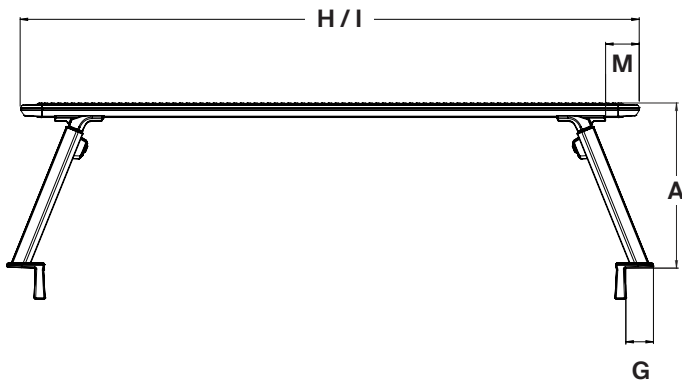

Technical information

Thule Xscape Tonneau dimensions

Front Views

Side Views

Top View

MODEL	A	B	C	D	E	F	G	H
500051	17.2" 43.7 cm	27.7" 70.4 cm	33.5" 85 cm	98.5" 250 cm	72.7" 184.7 cm	75.8" 192.5 cm	3.1" 7.9 cm	64.5" 163.8 cm
	i	J	K	L				
	74.5" 189.2 cm	16.4" 41.7 cm	3.8" 9.7 cm	4.5" 11.4 cm				

Technical information

Thule Xscape Bedrail dimensions

Front Views

Side Views

MODEL	A	B	C	D	E	F	G	H
500050	17.2" 43.7 cm	27.7" 70.4 cm	33.5" 85 cm	98.5" 250 cm	72.7" 184.7 cm	75.8" 192.5 cm	3.1" 7.9 cm	64.5" 163.8 cm
	i	J	K	L	M			
	74.5" 189.2 cm	16.4" 41.7 cm	3.8" 9.7 cm	3.8" 9.7 cm	4.5" 11.4 cm			