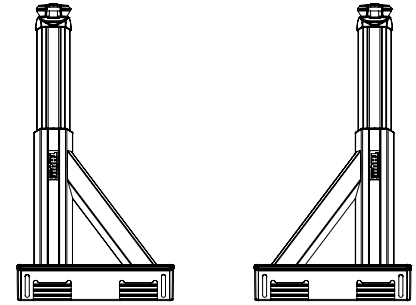

Technical information

Thule Xscape Tonneau dimensions

Front Views

Side Views

Top View

MODEL	A	B	C	D	E	F	G	H
500051	17.2" 43.7 cm	27.7" 70.4 cm	33.5" 85 cm	98.5" 250 cm	72.7" 184.7 cm	75.8" 192.5 cm	3.1" 7.9 cm	64.5" 163.8 cm
	i	J	K	L				
	74.5" 189.2 cm	16.4" 41.7 cm	3.8" 9.7 cm	4.5" 11.4 cm				

Technical information

Thule Xscape Bedrail dimensions

Front Views

Side Views

MODEL	A	B	C	D	E	F	G	H
500050	17.2" 43.7 cm	27.7" 70.4 cm	33.5" 85 cm	98.5" 250 cm	72.7" 184.7 cm	75.8" 192.5 cm	3.1" 7.9 cm	64.5" 163.8 cm
	i	J	K	L	M			
	74.5" 189.2 cm	16.4" 41.7 cm	3.8" 9.7 cm	3.8" 9.7 cm	4.5" 11.4 cm			