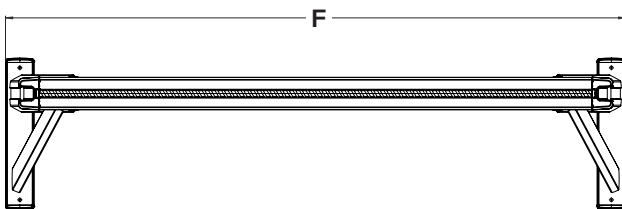

Technical information

Thule Xscape Tonneau dimensions

Front Views

Side Views

Top View

MODEL	A	B	C	D	E	F	G	H
500051	17.2" 43.7 cm	27.7" 70.4 cm	33.5" 85 cm	98.5" 250 cm	72.7" 184.7 cm	75.8" 192.5 cm	3.1" 7.9 cm	64.5" 163.8 cm
	i	J	K	L				
	74.5" 189.2 cm	16.4" 41.7 cm	3.8" 9.7 cm	4.5" 11.4 cm				

Technical information

Thule Xscape Bedrail dimensions

Front Views

Side Views

MODEL	A	B	C	D	E	F	G	H
500050	17.2" 43.7 cm	27.7" 70.4 cm	33.5" 85 cm	98.5" 250 cm	72.7" 184.7 cm	75.8" 192.5 cm	3.1" 7.9 cm	64.5" 163.8 cm
	i	J	K	L	M			
	74.5" 189.2 cm	16.4" 41.7 cm	3.8" 9.7 cm	3.8" 9.7 cm	4.5" 11.4 cm			