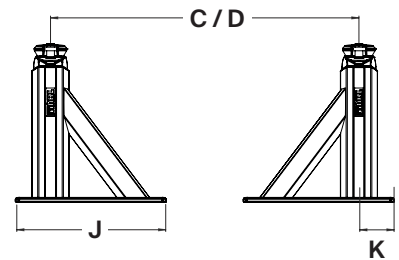

Technical information

Thule Xscape Tonneau dimensions

Front Views

Side Views

Top View

MODEL	A	B	C	D	E	F	G	H
500051	17.2" 43.7 cm	27.7" 70.4 cm	33.5" 85 cm	98.5" 250 cm	72.7" 184.7 cm	75.8" 192.5 cm	3.1" 7.9 cm	64.5" 163.8 cm
	i	J	K	L				
	74.5" 189.2 cm	16.4" 41.7 cm	3.8" 9.7 cm	4.5" 11.4 cm				

Technical information

Thule Xscape Bedrail dimensions

Front Views

Side Views

MODEL	A	B	C	D	E	F	G	H
500050	17.2" 43.7 cm	27.7" 70.4 cm	33.5" 85 cm	98.5" 250 cm	72.7" 184.7 cm	75.8" 192.5 cm	3.1" 7.9 cm	64.5" 163.8 cm
	i	J	K	L	M			
	74.5" 189.2 cm	16.4" 41.7 cm	3.8" 9.7 cm	3.8" 9.7 cm	4.5" 11.4 cm			