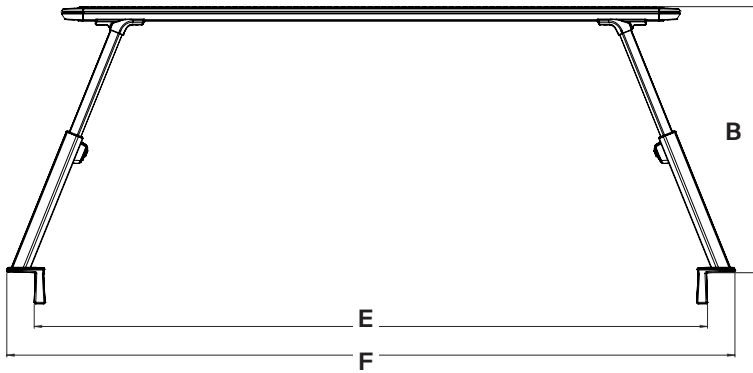

Technical information

Thule Xscape Tonneau dimensions

Front Views

Side Views

Top View

MODEL	A	B	C	D	E	F	G	H
500051	17.2" 43.7 cm	27.7" 70.4 cm	33.5" 85 cm	98.5" 250 cm	72.7" 184.7 cm	75.8" 192.5 cm	3.1" 7.9 cm	64.5" 163.8 cm
	i	J	K	L				
	74.5" 189.2 cm	16.4" 41.7 cm	3.8" 9.7 cm	4.5" 11.4 cm				

Technical information

Thule Xscape Bedrail dimensions

Front Views

Side Views

MODEL	A	B	C	D	E	F	G	H
500050	17.2" 43.7 cm	27.7" 70.4 cm	33.5" 85 cm	98.5" 250 cm	72.7" 184.7 cm	75.8" 192.5 cm	3.1" 7.9 cm	64.5" 163.8 cm
	i	J	K	L	M			
	74.5" 189.2 cm	16.4" 41.7 cm	3.8" 9.7 cm	3.8" 9.7 cm	4.5" 11.4 cm			