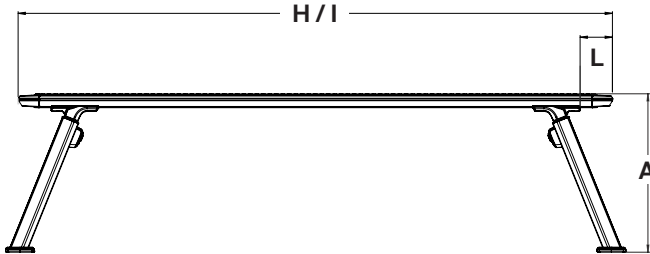

Technical information

Thule Xscape Tonneau dimensions

Front Views

Side Views

Top View

MODEL	A	B	C	D	E	F	G	H
500051	17.2" 43.7 cm	27.7" 70.4 cm	33.5" 85 cm	98.5" 250 cm	72.7" 184.7 cm	75.8" 192.5 cm	3.1" 7.9 cm	64.5" 163.8 cm
	i	J	K	L				
	74.5" 189.2 cm	16.4" 41.7 cm	3.8" 9.7 cm	4.5" 11.4 cm				

Technical information

Thule Xscape Bedrail dimensions

Front Views

Side Views

MODEL	A	B	C	D	E	F	G	H
500050	17.2" 43.7 cm	27.7" 70.4 cm	33.5" 85 cm	98.5" 250 cm	72.7" 184.7 cm	75.8" 192.5 cm	3.1" 7.9 cm	64.5" 163.8 cm
	i	J	K	L	M			
	74.5" 189.2 cm	16.4" 41.7 cm	3.8" 9.7 cm	3.8" 9.7 cm	4.5" 11.4 cm			