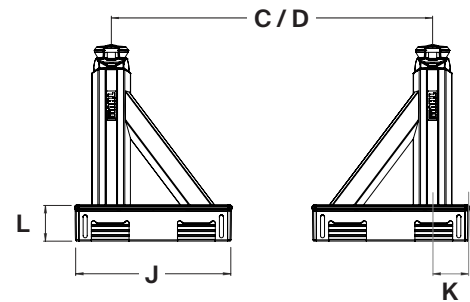

Technical information

Thule Xscape Tonneau dimensions

Front Views

Side Views

Top View

MODEL	A	B	C	D	E	F	G	H
500051	17.2" 43.7 cm	27.7" 70.4 cm	33.5" 85 cm	98.5" 250 cm	72.7" 184.7 cm	75.8" 192.5 cm	3.1" 7.9 cm	64.5" 163.8 cm
	i	J	K	L				
	74.5" 189.2 cm	16.4" 41.7 cm	3.8" 9.7 cm	4.5" 11.4 cm				

Technical information

Thule Xscape Bedrail dimensions

Front Views

Side Views

MODEL	A	B	C	D	E	F	G	H
500050	17.2" 43.7 cm	27.7" 70.4 cm	33.5" 85 cm	98.5" 250 cm	72.7" 184.7 cm	75.8" 192.5 cm	3.1" 7.9 cm	64.5" 163.8 cm
	i	J	K	L	M			
	74.5" 189.2 cm	16.4" 41.7 cm	3.8" 9.7 cm	3.8" 9.7 cm	4.5" 11.4 cm			